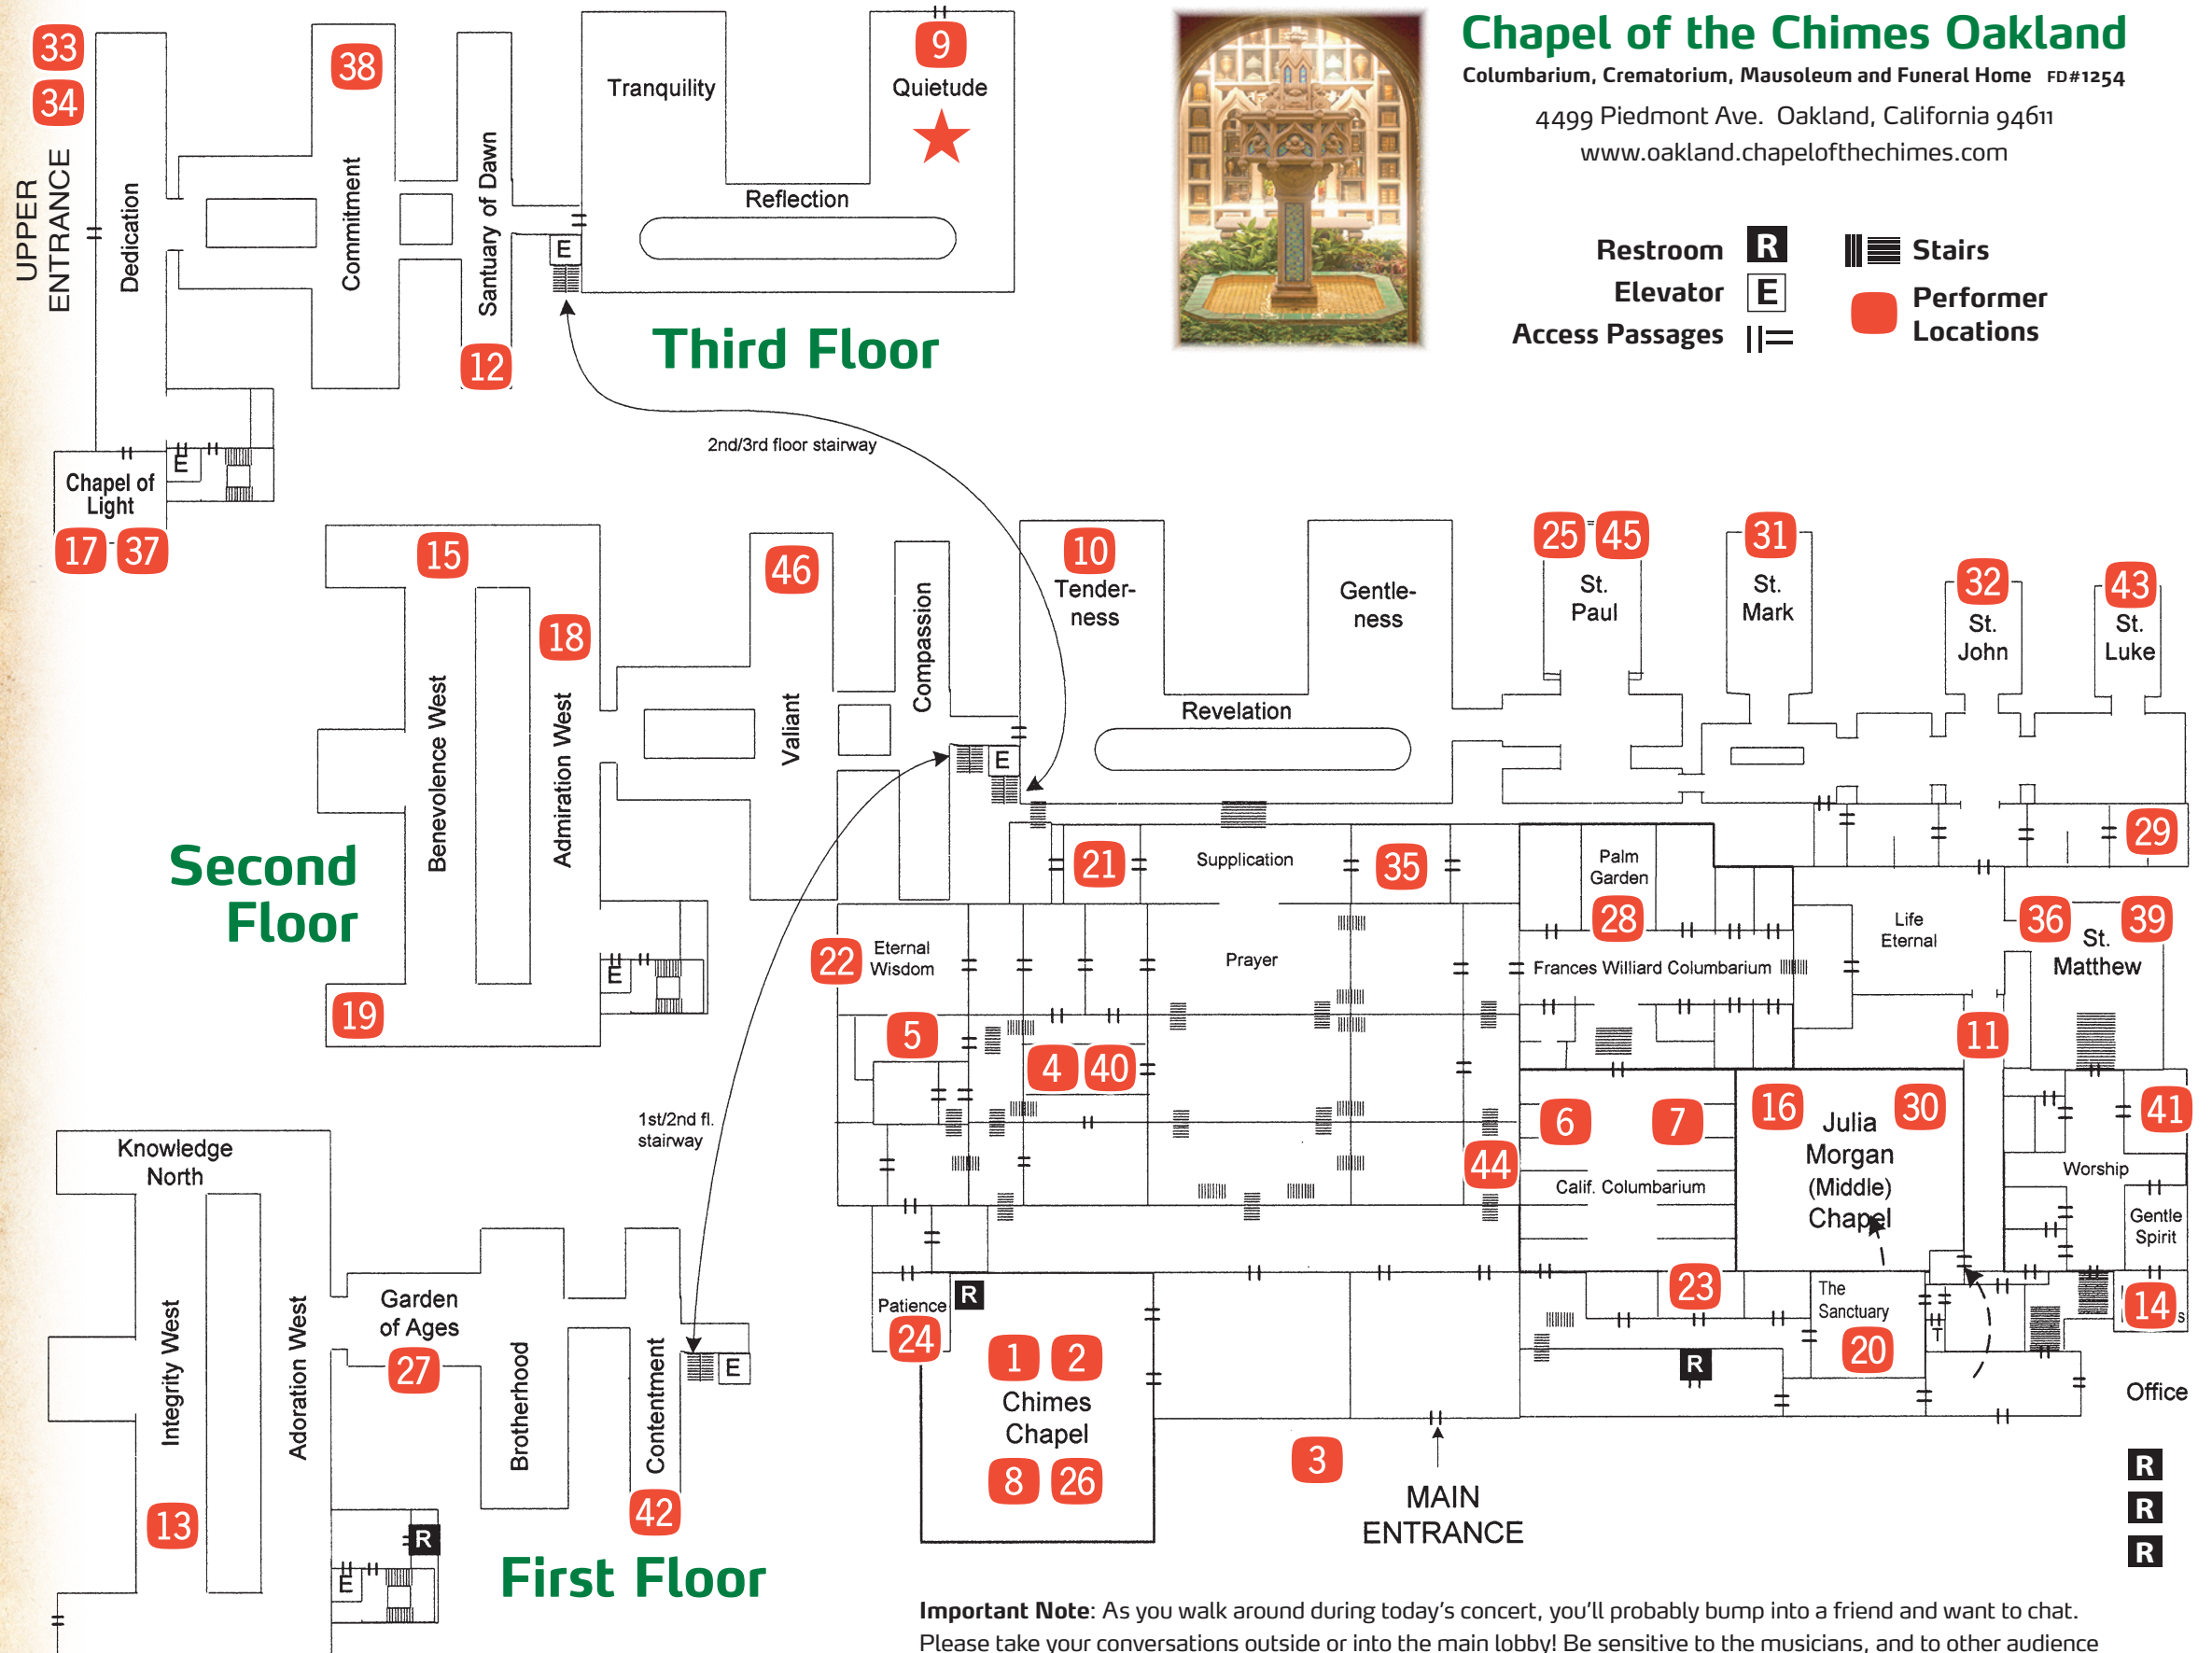

Important Note: As you walk around during today's concert, you'll probably bump into a friend and want to chat. Please take your conversations outside or into the main lobby! Be sensitive to the musicians, and to other audience members trying to listen. The magic of this event will only be sustained if everyone listens quietly.
 Please do not park in Mountain View Cemetery (you may be towed). Thank you!